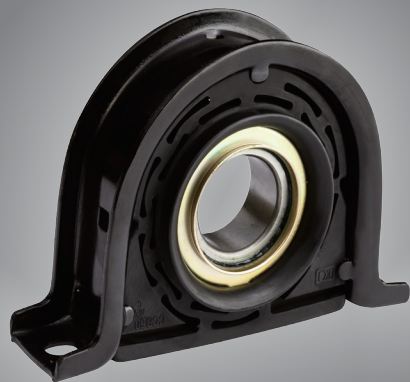

TRACSERV

MARCH / APRIL SAVINGS

Meritor Uni Joints

M279X 1610 FULL RND

M280X 1710 FULL RND

M281X 1810 FULL RND

M674X 1610 HALF RND

M675X 1710 HALF RND

M676X 1810 HALF RND

Prices From
\$61.00

Meritor Brake Shoe Kits

KSMA3124707QP

KSMA3124515Q

PKSMA3124515QP

Prices From \$98.00

Centre Bearings